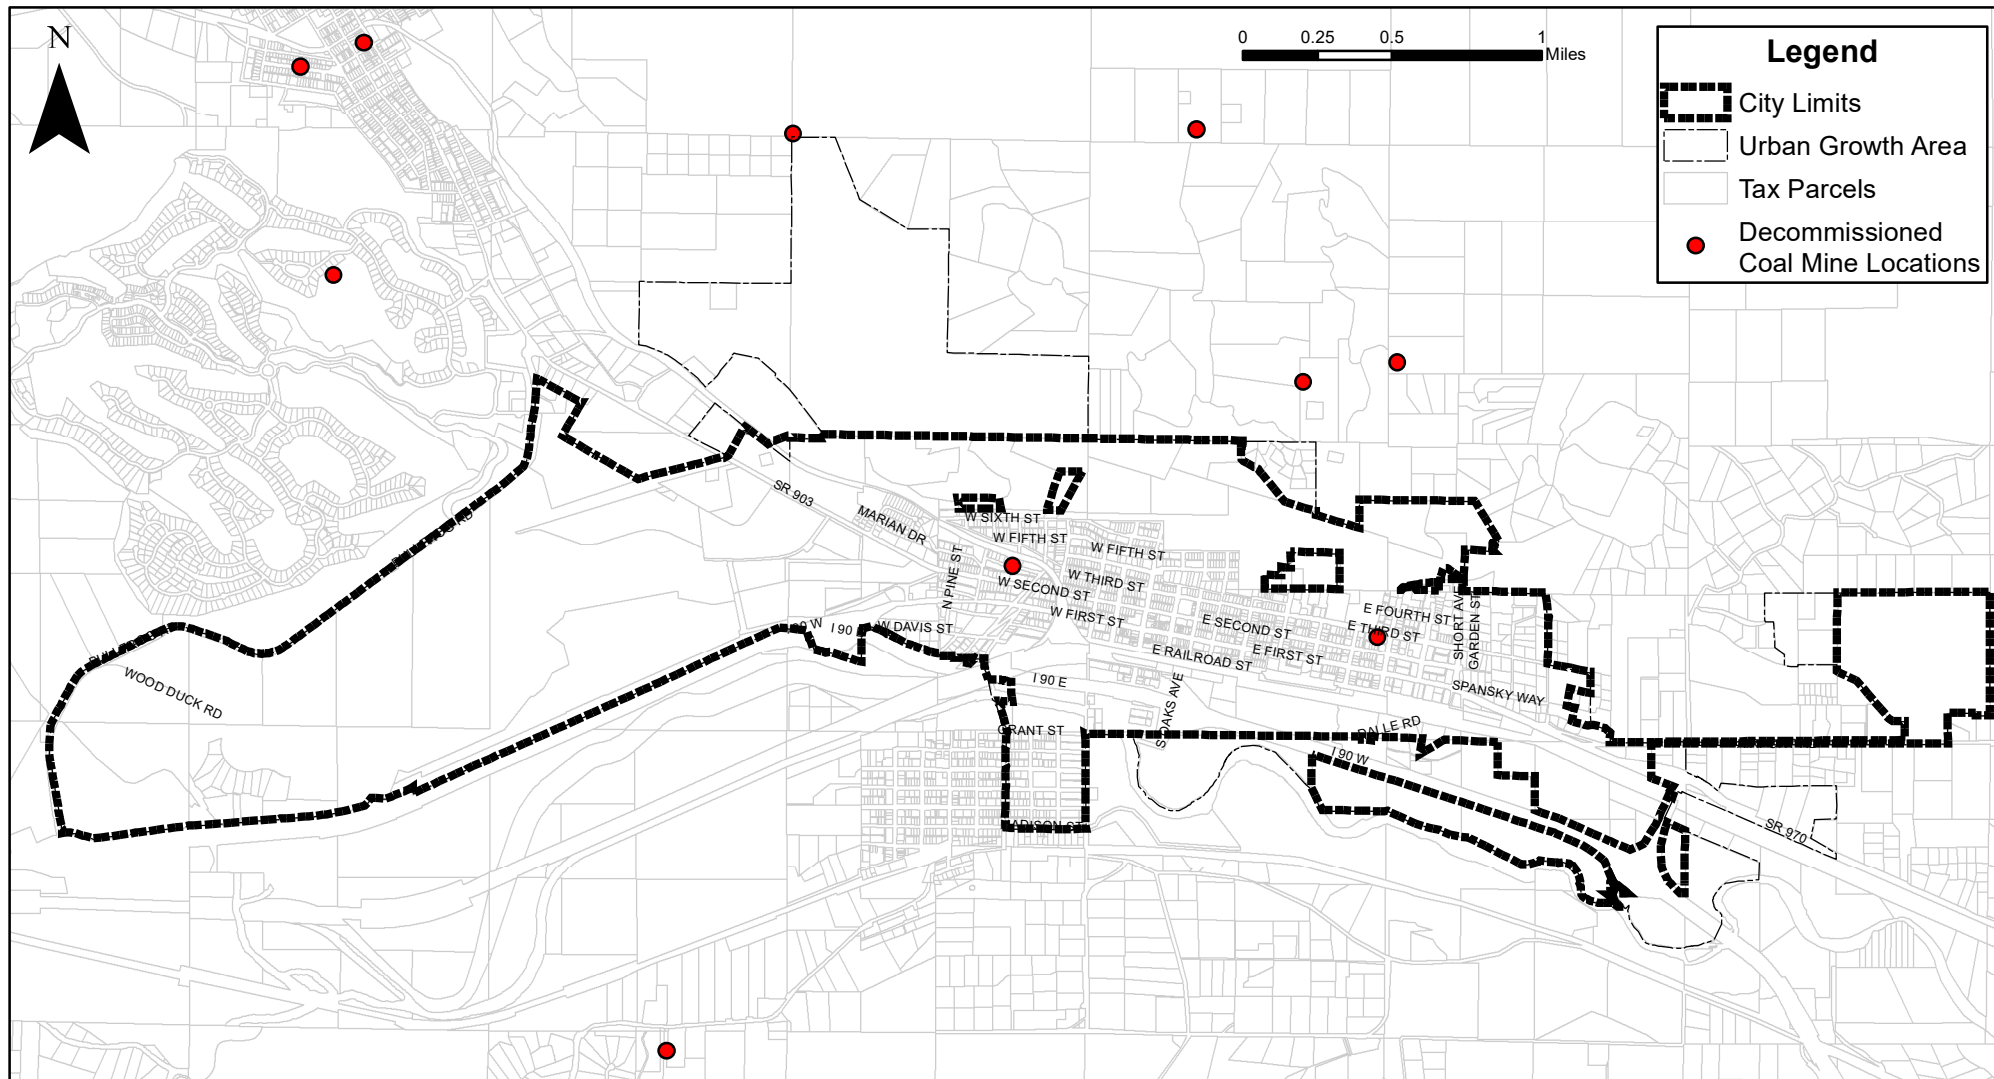

CITY OF CLE ELUM

Critical Areas

Planning Department
119 West First Street
Cle Elum, WA 98922

Data:
Kittitas County Tax
Parcel Data
by, KitCoGIS

City Boundaries
by, KitCoGIS

Urban Growth Area
by, KitCoGIS

Coal Mine Map
Collection
by, WDNR

3/20/19

Geologically Hazardous Areas
Coal Mine Locations

Figure 11