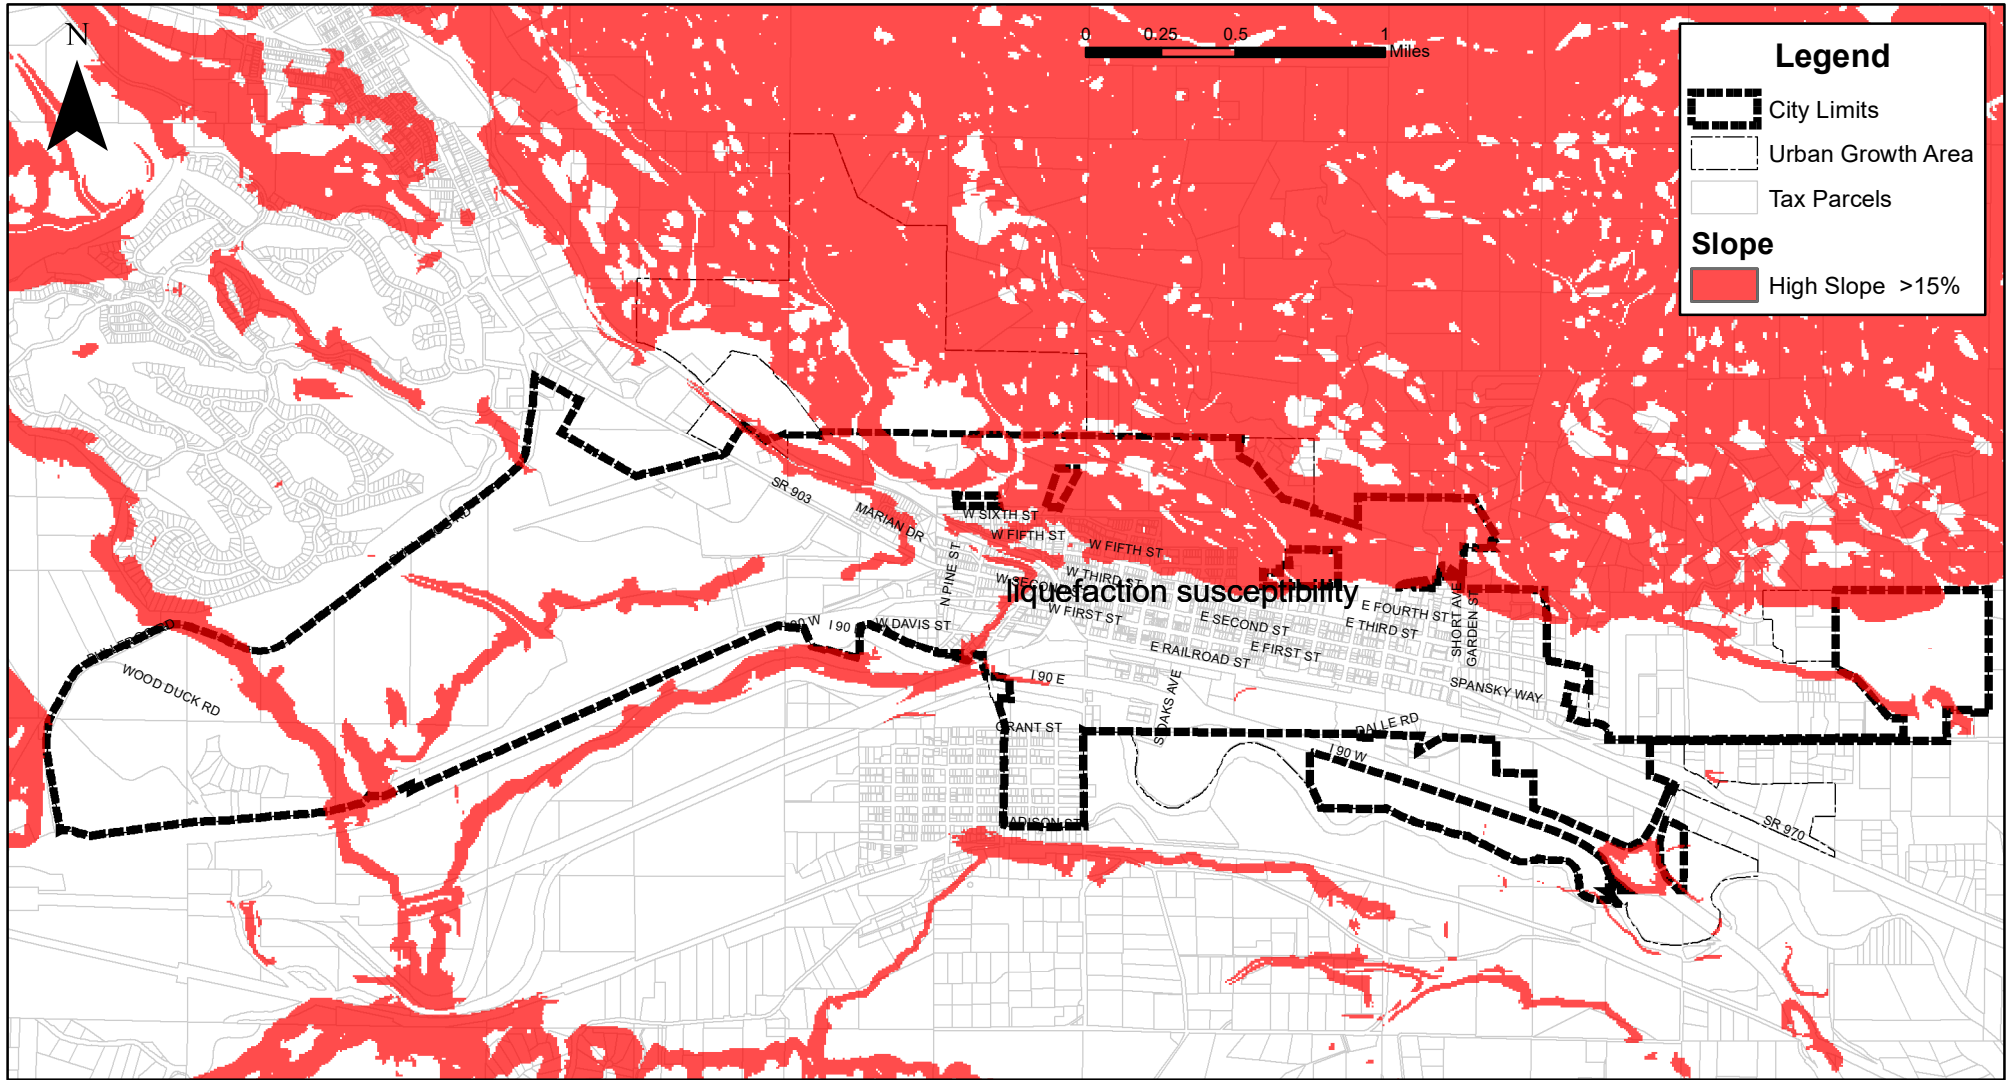

CITY OF CLE ELUM

Critical Areas

Planning Department
119 West First Street
Cle Elum, WA 98922

Data:
Kittitas County Tax
Parcel Data
by, KitCoGIS

City Boundaries
by, KitCoGIS

Urban Growth Area
by, KitCoGIS

10m DEM
by, USGS National Map

3/20/19

Geologically Hazardous Areas
Hazardous Slopes
Figure 8