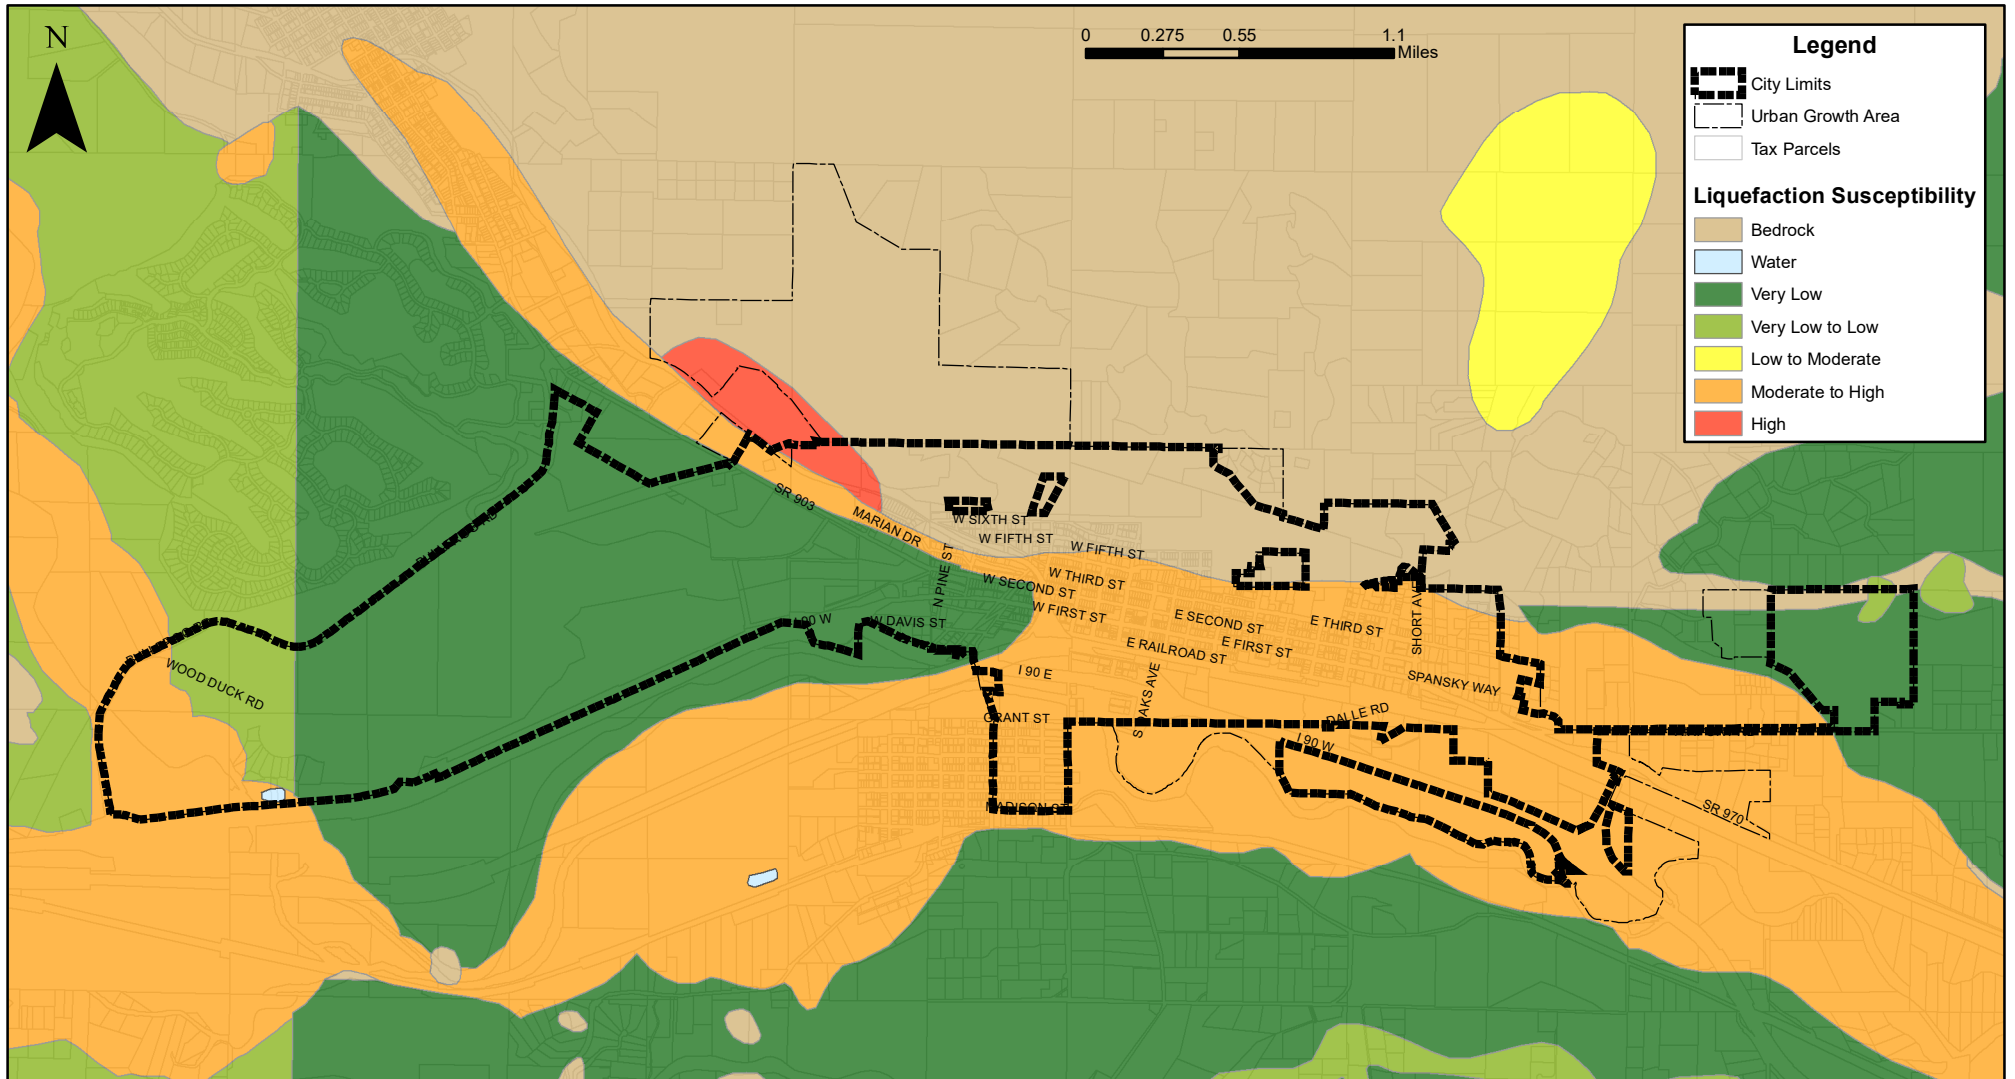

CITY OF CLE ELUM

Critical Areas

Planning Department
119 West First Street
Cle Elum, WA 98922

Data:
Kittitas County Tax
Parcel Data
by, KitCoGIS

City Boundaries
by, KitCoGIS

Urban Growth Area
by, KitCoGIS

Liquefaction
Susceptibility
by, WADNR Landslide
Compilation

4/3/19

Geologically Hazardous Areas
Liquefaction Susceptibility

Figure 9